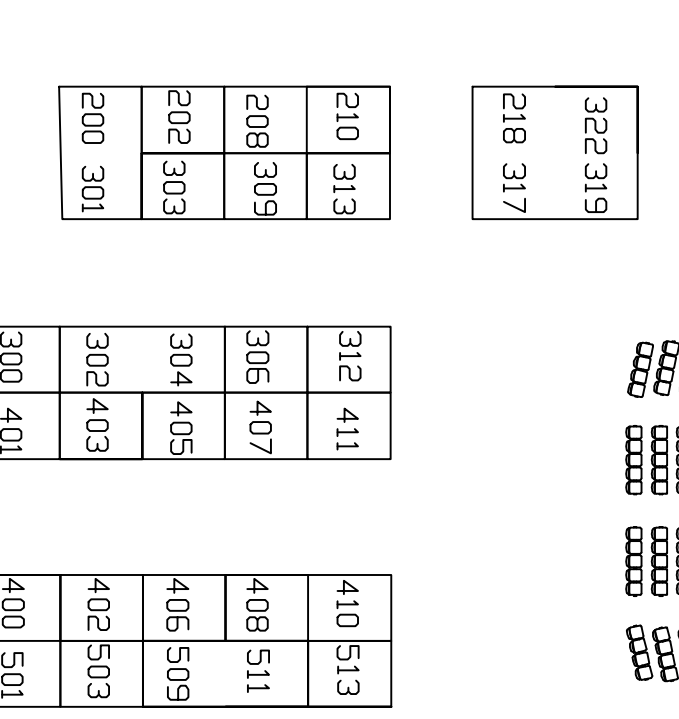

St Charles Convention Center

Dillard's

Concessions

Show Office

Inflatable
515
Metro by T-Mobile

St. Louis Children's Hospital Safety Street

Guest Services
Library District

1000 1002 1004
1024 1025 1026

1008
1010 1012 1014

1016 1018 1020

BABY KID EXPO
2019

Proctor & Gamble

Napleton